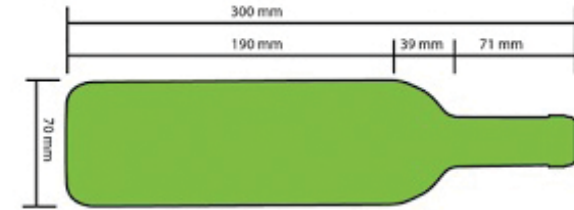

BOTTLE LOADING PLAN

DUNAVOX

DAB-41.38D

Standard 750mL Bordeaux bottle

16

8

11

6