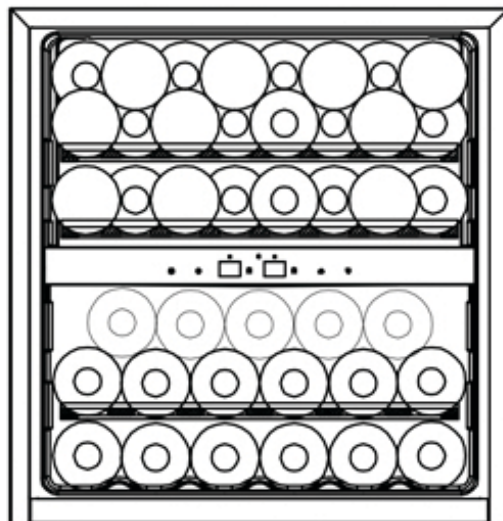

BOTTLE LOADING PLAN

DUNAVOX

DAB-41.38D

Standard 750mL Bordeaux bottle

16

8

11

6