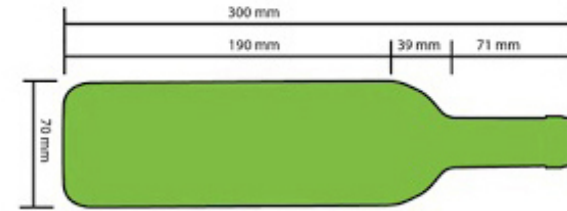

BOTTLE LOADING PLAN

DUNAVOX

DAB-65.178

Standard 750mL Bordeaux bottle

6

6

6

6