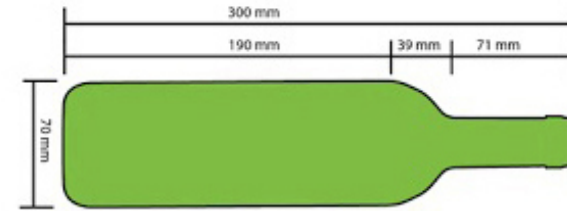

BOTTLE LOADING PLAN

DUNAVOX

DX-147.280K

Standard 750mL Bordeaux bottle