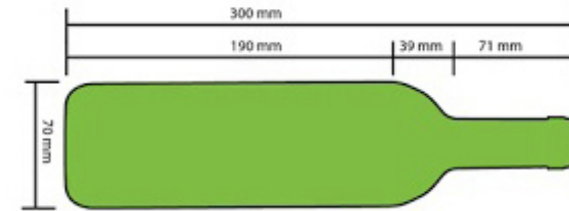

BOTTLE LOADING PLAN

DUNAVOX

DX-57.146

Standard 750mL Bordeaux bottle

16

6

8

8